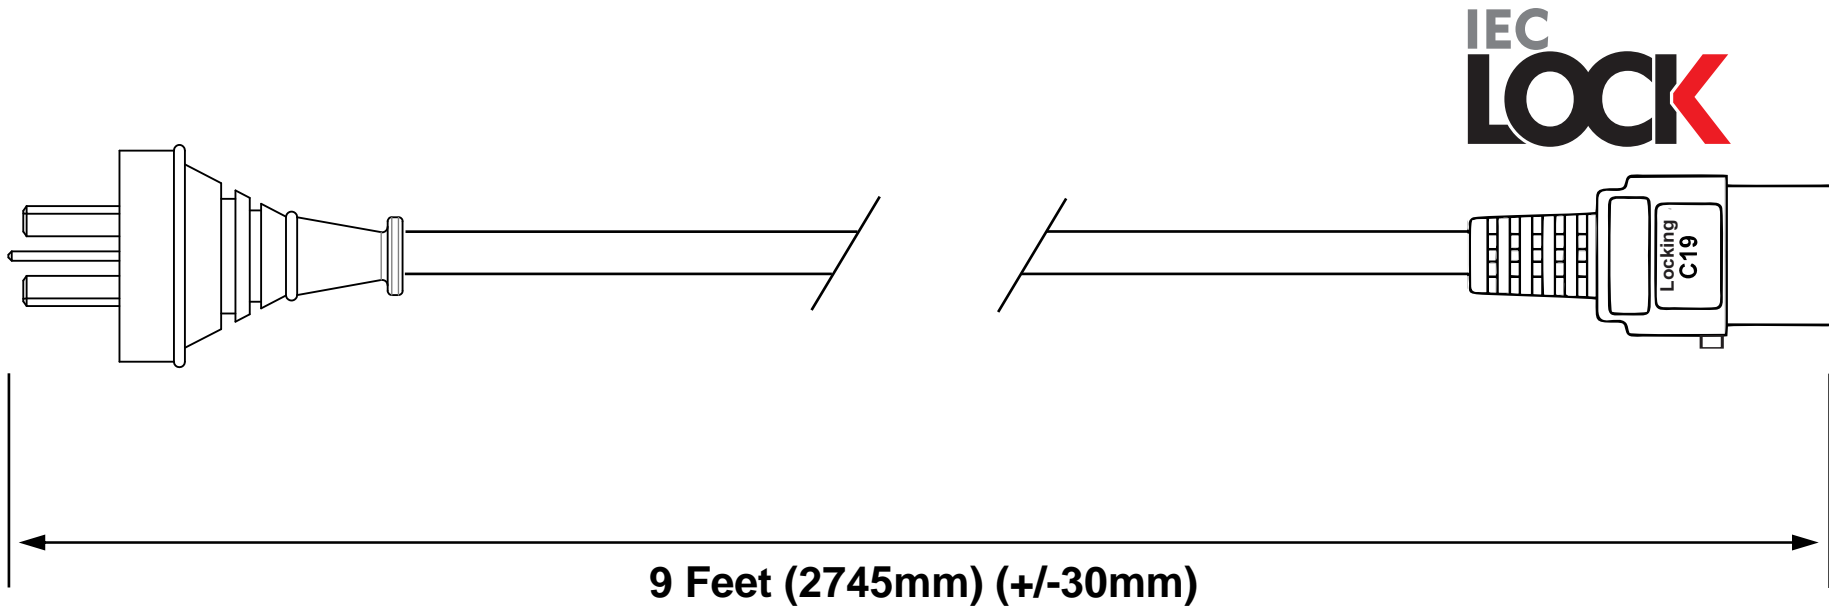

STOCK CODE D5

PC1658

ITF-14
Barcode **05055287017482**

CABLE REQUIREMENTS:

Make:

Colour: BLACK

Type: SJT 12AWG 3 Core (16A Rated)

PLUG REQUIREMENTS:

Type: LR-03AG

Colour: BLACK

Rating: 16A

Reference: NEMA L6-20 Plug

CONNECTOR REQUIREMENTS:

Type: SG701

Colour: BLACK

Rating: 16A

Other Information:
C19 IEC Locking Connector

EXTRA REQUIREMENTS	
PACKAGING OUTER	TBC
PIN PROTECTING COVER	NO
WIRING INSTRUCTIONS	NO

HANKING
None

FURTHER COMMENTS