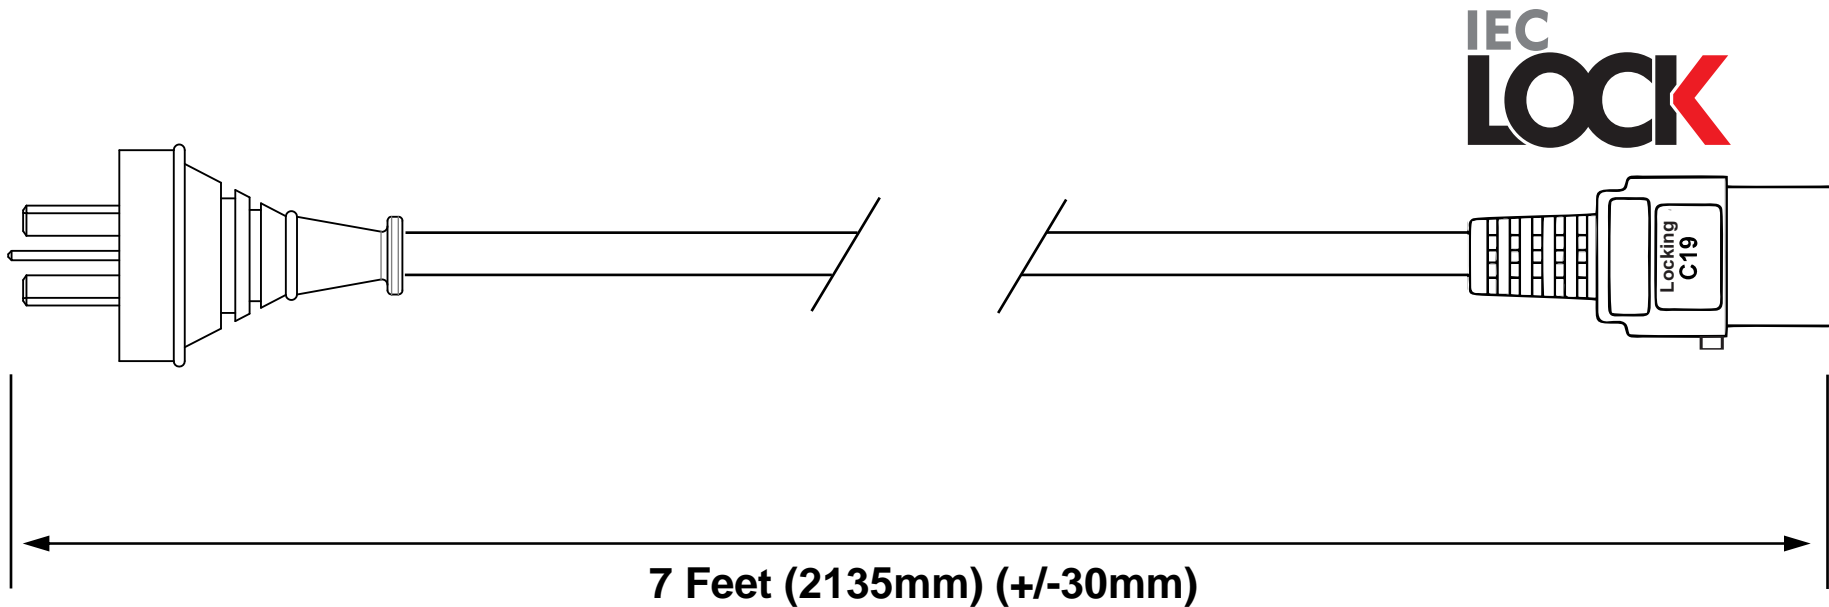

# PC1657

---

ITF-14  
Barcode **05055287017475**

**CABLE REQUIREMENTS:**

**Make:**

**Colour:** BLACK

**Type:** SJT 12AWG 3 Core (16A Rated)

**PLUG REQUIREMENTS:**

**Type:** LR-03AG

**Colour:** BLACK

**Rating:** 16A

**Reference:** NEMA L6-20 Plug

**CONNECTOR REQUIREMENTS:**

**Type:** SG701

**Colour:** BLACK

**Rating:** 16A

**Other Information:**  
C19 IEC Locking Connector

EXTRA REQUIREMENTS	
PACKAGING OUTER .....	TBC
PIN PROTECTING COVER .....	NO
WIRING INSTRUCTIONS .....	NO

HANKING
<b>None</b>

FURTHER COMMENTS