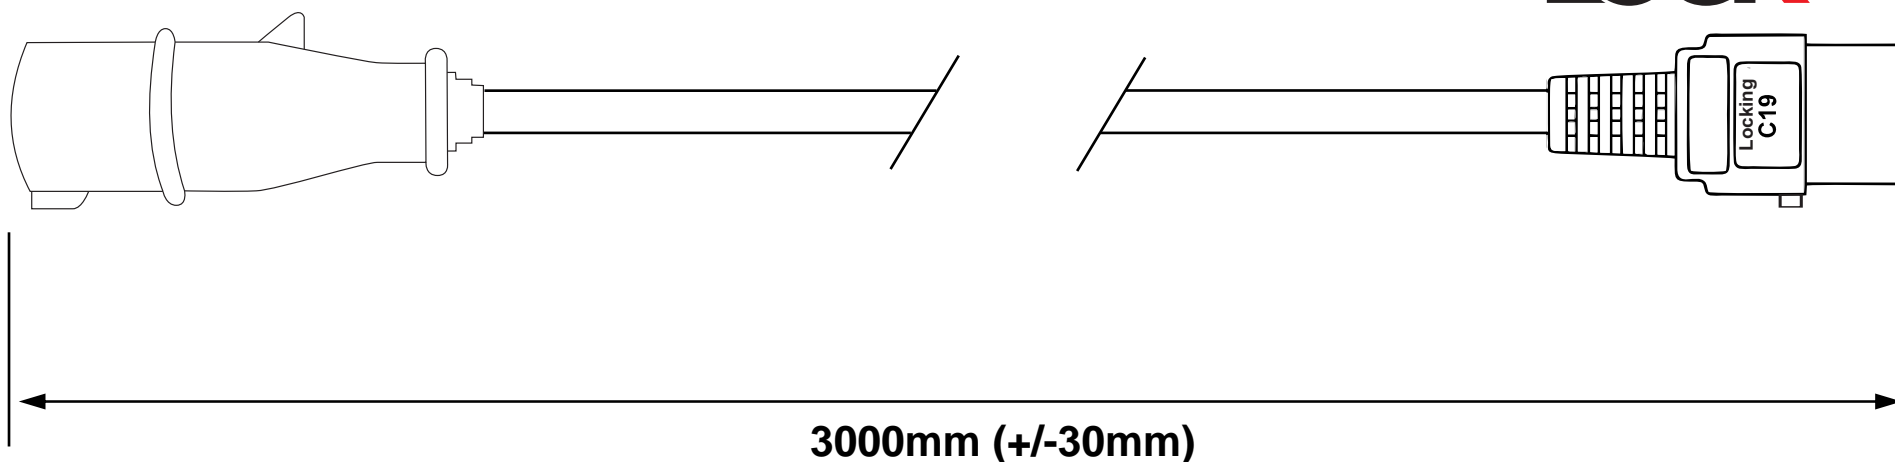

STOCK CODE

D5

PC1655

ITF-14
Barcode **05055287017451**

CABLE REQUIREMENTS:

Make:
Colour: BLACK
Type:
3 CORE 1.50mm² H05VV-F
(16A Rated)

PLUG REQUIREMENTS:

Type: 013-1
Colour: BLUE
Rating: 16A
Reference: IEC 60309 Plug

CONNECTOR REQUIREMENTS:

Type: SG701
Colour: BLACK
Rating: 16A
Other Information:
C19 IEC Locking Connector

IEC
LOCK

EXTRA REQUIREMENTS

PACKAGING OUTER TBC
PIN PROTECTING COVER NO
WIRING INSTRUCTIONS NO

HANKING