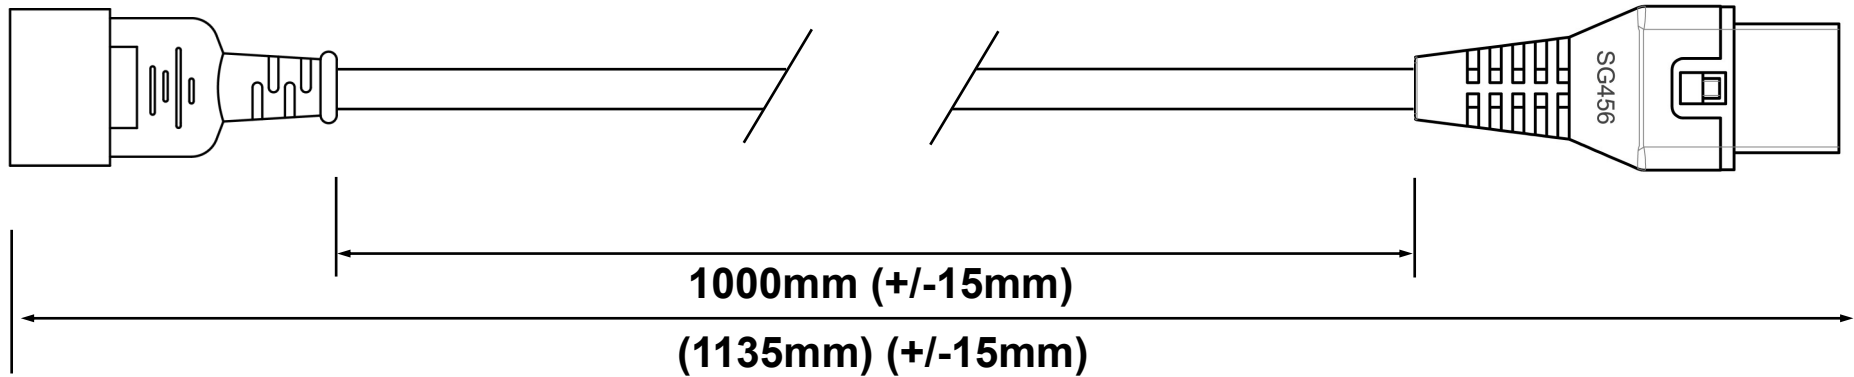

STOCK CODE

D6

PC1238

Barcode **05055287005090**

CABLE REQUIREMENTS:

Colour: ORANGE (RAL 2010)

Type:
3 Core 18 AWG SJT
(UL/CSA Approved)

PLUG / END A REQUIREMENTS:

Type: IS-011

Colour: BLACK

Rating: See Comments

Reference:
C14 Connector
(UL/CSA Approved)

CONNECTOR / END B REQUIREMENTS:

Type: SG456

Colour: BLACK

Rating: See Comments

Other Information:
C13 IEC Locking Connector
(UL/CSA Approved)

EXTRA REQUIREMENTS:

PACKAGING OUTER ..... TBC

PIN PROTECTING COVER ..... NO

WIRING INSTRUCTIONS ..... NO

COMMENTS:
Complete Powerlead Rated 10A/250V

Pre-shipment Inspection Required: No

HANKING

None

TERMINATIONS / FURTHER COMMENTS: