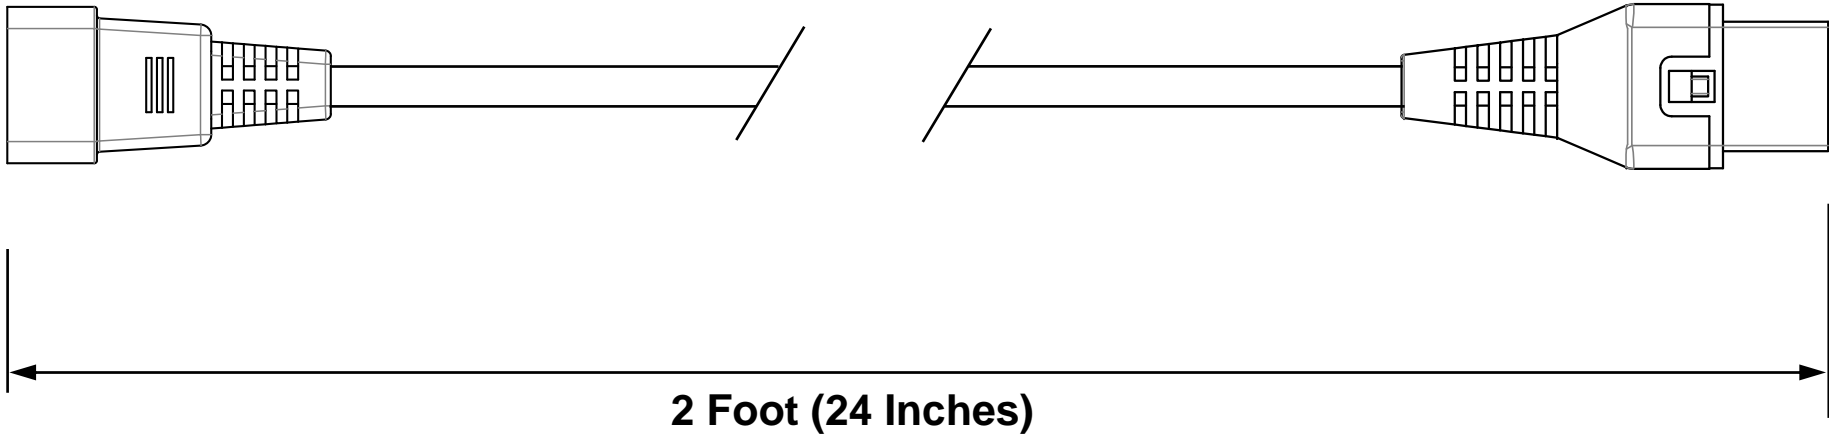

SJT 18/3C 105C

**CONNECTOR 1 REQUIREMENTS:**

**Type:** ..... C14

**Colour:** ..... BLACK

**Rating:** ..... 10A

**Reference:** UL Approved

**CONNECTOR 2 REQUIREMENTS:**

**Type:** ..... SW919

**Colour:** ..... BLACK

**Rating:** .....10A

**Other Information:**  
Locking C13 Connector - UL Approved

**EXTRA REQUIREMENTS**

PACKAGING OUTER ..... 100

PIN PROTECTING COVER ..... NO

WIRING INSTRUCTIONS ..... NO

**HANKING**

**None**

**FURTHER COMMENTS**

No cover over red slide tab on C13 IEC LOCK.