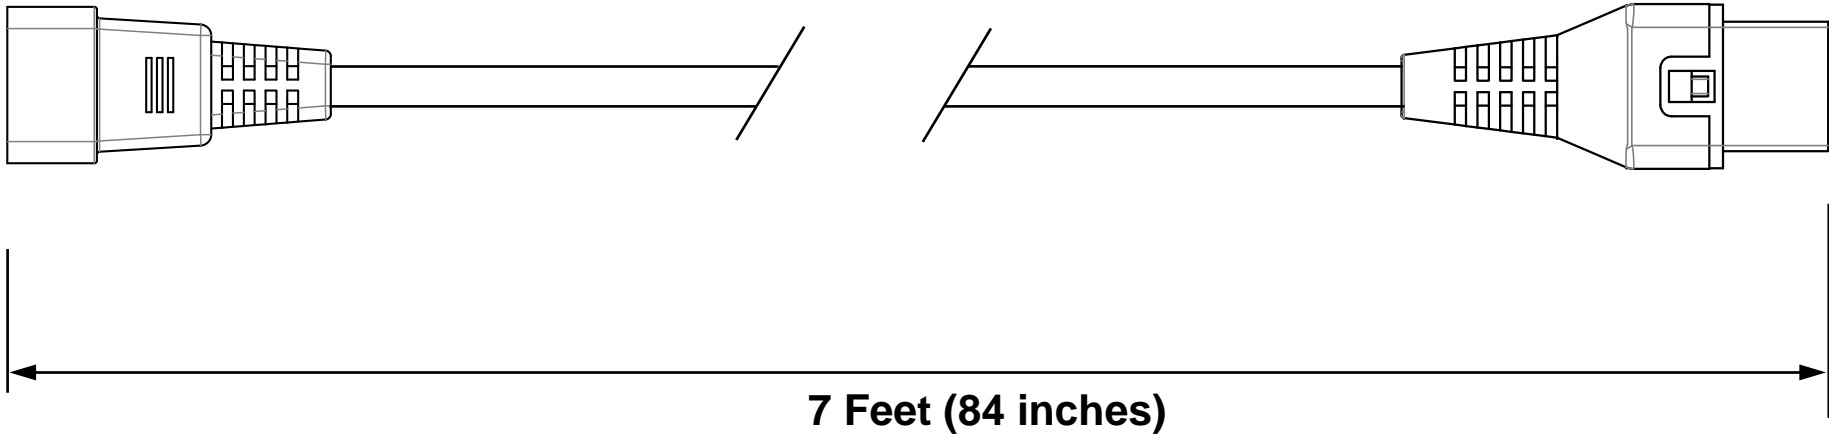

STOCK CODE

PC1221

ITF-14
Barcode **05055287004956**

CABLE REQUIREMENTS:

Make:

Colour: GREEN (RAL 6029)

Type:

SJT 18/3C 105C

CONNECTOR 1 REQUIREMENTS:

Type: C14

Colour: BLACK

Rating: 10A

Reference: UL Approved

CONNECTOR 2 REQUIREMENTS:

Type: SW919

Colour: BLACK

Rating: 10A

Other Information:
Locking C13 Connector - UL Approved

EXTRA REQUIREMENTS

PACKAGING OUTER 100

PIN PROTECTING COVER NO

WIRING INSTRUCTIONS NO

HANKING

None

FURTHER COMMENTS

No cover over red tab on C13 IEC LOCK