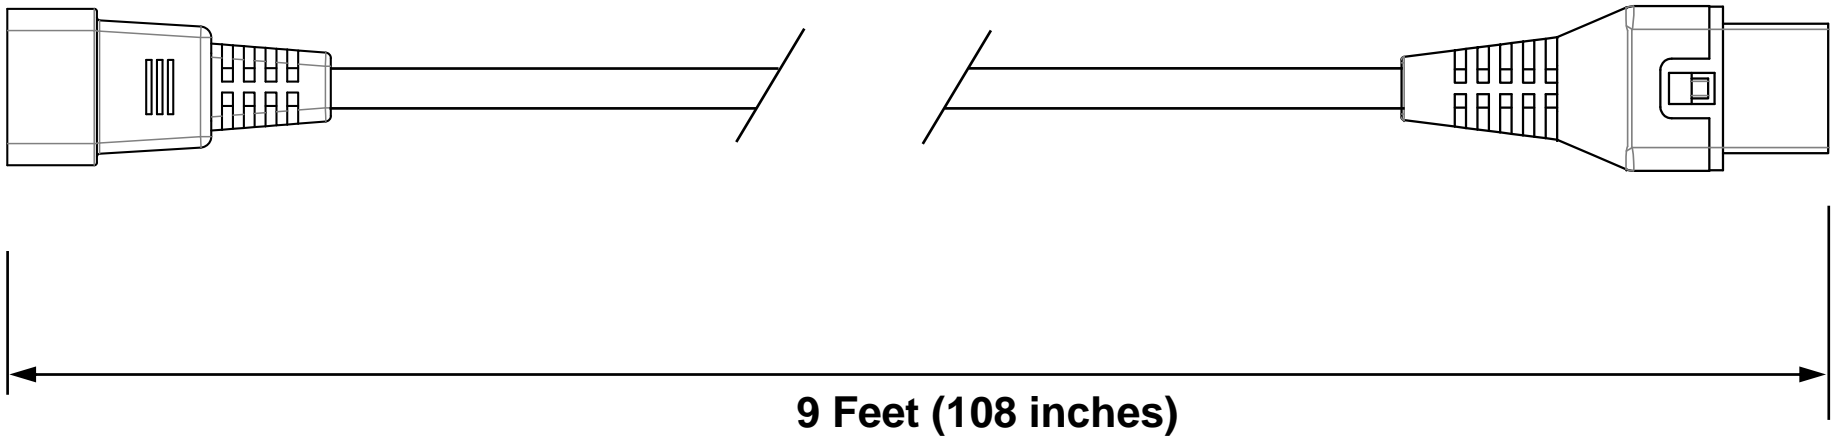

STOCK CODE

PC1207

ITF-14
Barcode **05055287004550**

CABLE REQUIREMENTS:

Make:

Colour: GREEN

Type:

SJT 18/3C 105C

CONNECTOR 1 REQUIREMENTS:

Type: C14

Colour: BLACK

Rating: 10A

Reference: UL Approved

CONNECTOR 2 REQUIREMENTS:

Type: SW919

Colour: BLACK

Rating: 10A

Other Information:
Locking C13 Connector - UL Approved

EXTRA REQUIREMENTS

PACKAGING OUTER 100

PIN PROTECTING COVER NO

WIRING INSTRUCTIONS NO

HANKING

None

FURTHER COMMENTS

No cover over red tab on C13 IEC LOCK