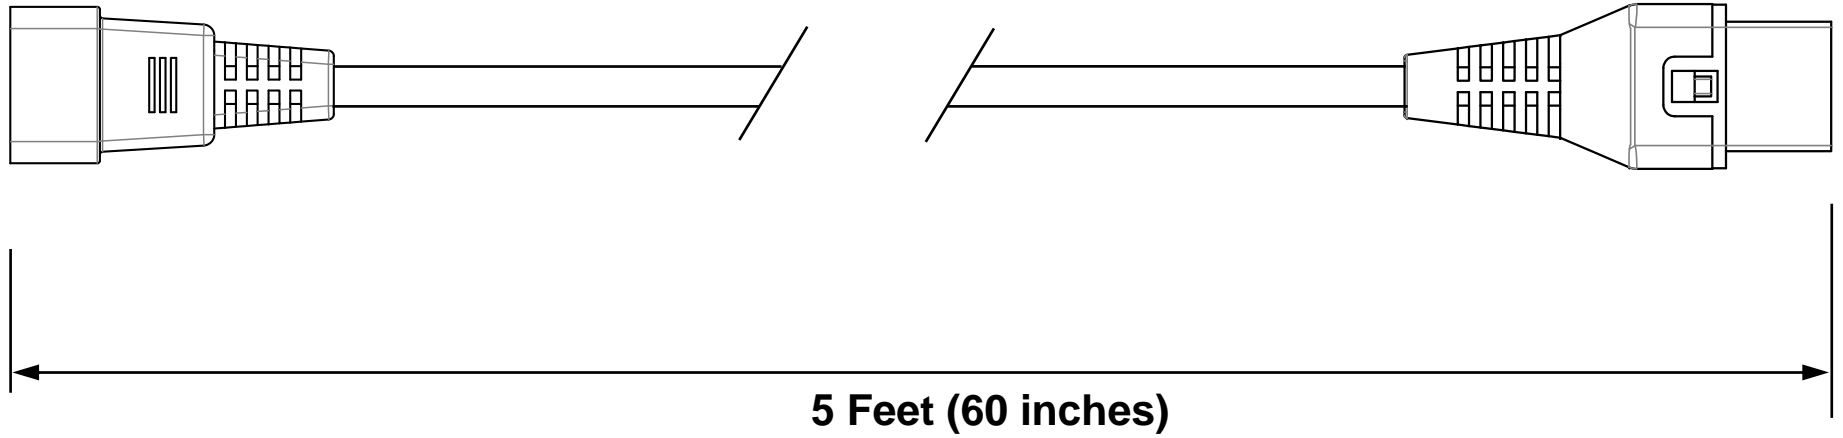

**STOCK CODE**

**PC1203**

---

ITF-14  
Barcode **05055287004512**

**CABLE REQUIREMENTS:**

**Make:** .....

**Colour:** ..... GREEN

**Type:**

SJT 18/3C 105C

**CONNECTOR 1 REQUIREMENTS:**

**Type:** ..... C14

**Colour:** ..... BLACK

**Rating:** ..... 10A

**Reference:** UL Approved

**CONNECTOR 2 REQUIREMENTS:**

**Type:** ..... SW919

**Colour:** ..... BLACK

**Rating:** ..... 10A

**Other Information:**  
Locking C13 Connector - UL Approved

**EXTRA REQUIREMENTS**

**PACKAGING OUTER** ..... 100

**PIN PROTECTING COVER** ..... NO

**WIRING INSTRUCTIONS** ..... NO

**HANKING**

**None**

**FURTHER COMMENTS**

No cover over red tab on C13 IEC LOCK